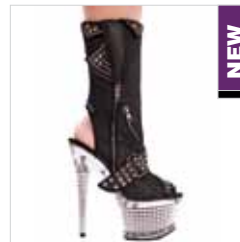

NEW

Style **649-Leslie**
Size 5 - 12
Color Black.

NEW

Style **649-Rocker**
Size 5 - 12
Color Black.

NEW

Style **649-Diamante**
Size 5 - 12
Color Clear / Black,
Clear / Silver.

Style: 649-Zane

Style **649-Zane**
Size 5 - 12
Color Black, Purple,
Red, Pewter.